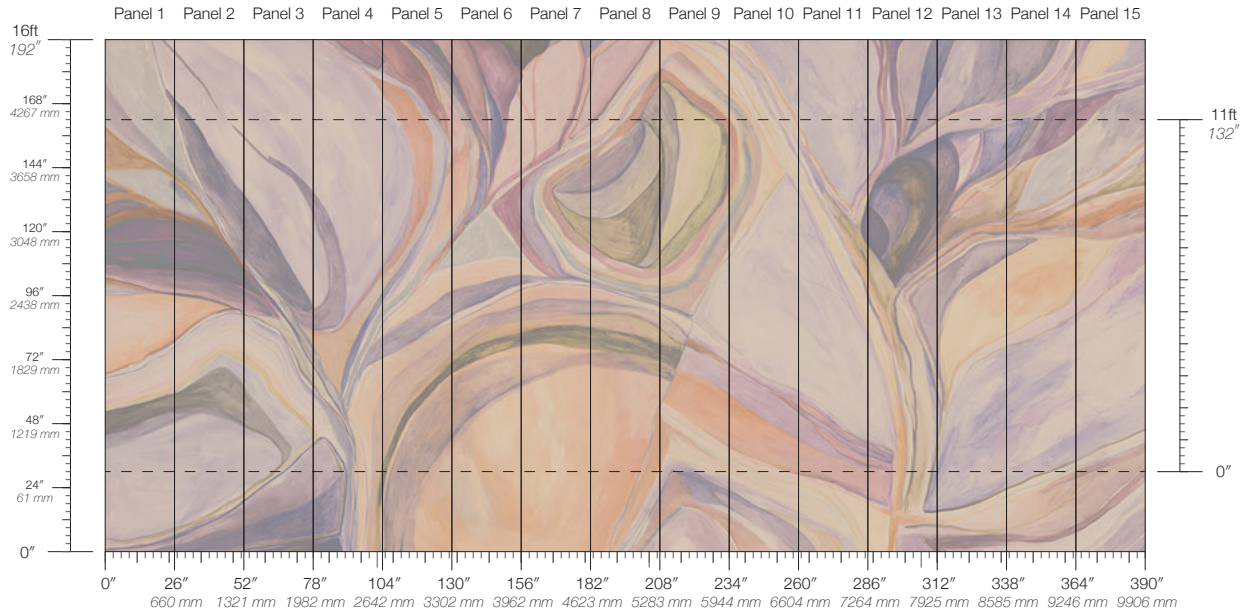

Abstract Ponder

Suitable for residential and some commercial projects

COLOR
Ponder

STOCK
Made to order

REPEAT
Non-repeating

CONTACT
sales@calicowallpaper.com
+1 718 243 1705
57 Lispenard Street
New York, NY 10013 USA

ITEM
4215

MINIMUM
1 panel

LEAD TIME
4 weeks to print

CONTENT
Clay-Coated Paper

MAINTENANCE
Water-based cleanser

ORIGIN
USA

DISCLAIMER
Panel maps represent mural
artwork only. Reference the
physical sample for color
and texture.

PANEL WIDTH
26" / 661 mm trimmed

FLAMMABILITY
ASTM E84 Adhered Class A

DETAILS
Custom options available

PANEL HEIGHT
132" / 3353 mm standard
192" / 4877 mm extended

ENVIRONMENTAL
FSC Certified Content

PRICE
Available upon request